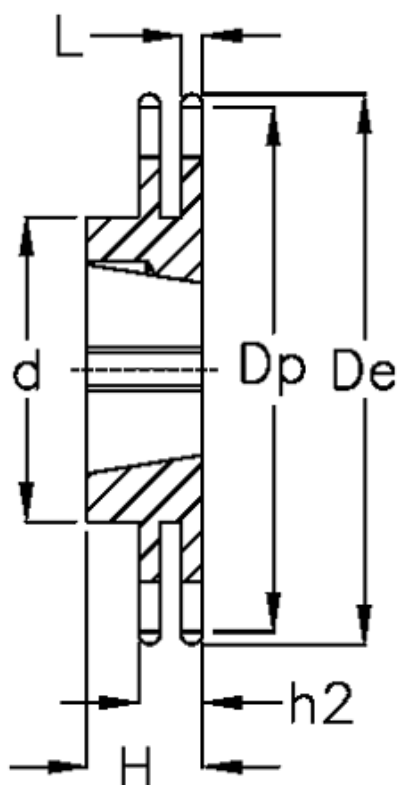

Data Sheet

Article number: 616032003027

Description: Taperbored sprocket 06 B-2 Z=27 duplex
for bushing 1210

Measures

C	= 1	h2	= 15.4
d	= 70	Material	= Stål
De	= 86	Number of teeth	= 27
Dp	= 82.02		
For bush	= 1210		
For chain size	= 3/8" x 7/32"		
For chain type	= 06 B-2		
H	= 25		